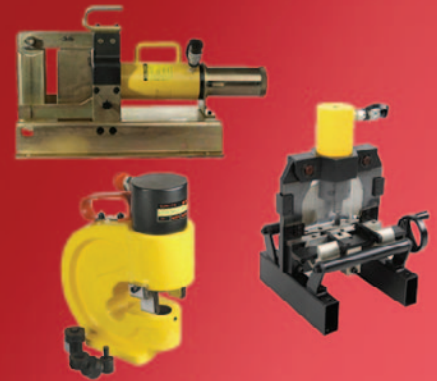

CABLE STRIPPERS

GET MORE
FOR YOUR
SCRAP MATERIAL!

BUS BAR FABRICATION SYSTEMS

SHEAR, BEND
& PUNCH
ALL-IN-ONE

PORTABLE BUS BAR PROCESSING

LIGHTWEIGHT
SHEARS, BENDERS
& PUNCHES

GENSCO

WHATEVER IT TAKES TO GET THE JOB DONE RIGHT